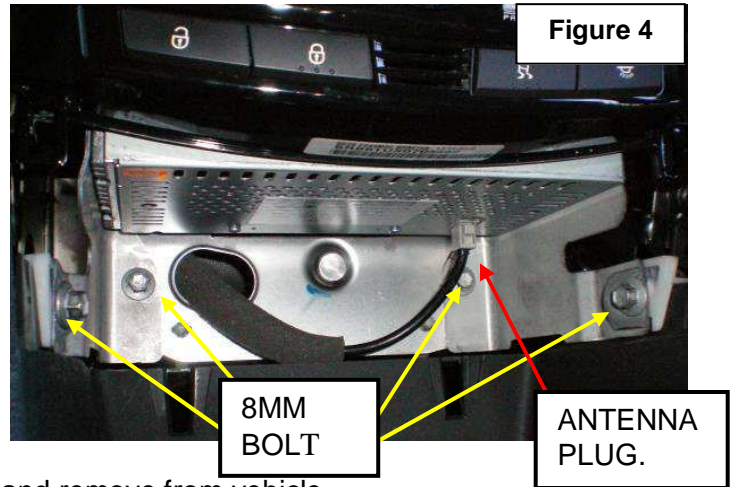

# FG MKII ICC REMOVAL

1. Remove top cover from above TFT screen. This can normally be achieved from pushing the front of the top cover up. Refer figure 1. Remove 2 screws holding ICC bracket to dash and remove the 2 plugs from the top of the screen. Refer figure 2.

2. Remove tissue box holder from under stereo by grasping and pulling towards rear of vehicle and remove 4 x 8mm bolts and Antenna plug. Refer figure 3 & 4.

3. Grasp ICC and pull towards the rear of the vehicle and remove from vehicle.

# TERRITORY SZ ICC REMOVAL

4. Remove top cover from above TFT screen. This can normally be achieved by grasping the vents at the rear of the cover and pulling up. Refer figure 5. Remove 2 screws holding ICC bracket to dash and remove the 2 plugs from the top of the screen. Refer figure 6

Figure 8

- Remove the centre storage compartment by grasping and pulling towards the rear of the vehicle. Refer figure 9.

Figure 9

Figure 10

8MM  
BOLT

ANTENNA  
PLUG.

- Remove 4 x 8mm bolts and Antenna plug. Refer figure 10.
- Grasp ICC and pull towards the rear of the vehicle and remove from vehicle.
- Remove both brackets from either side of the stereo. Refer figure 11.
- Remove 4 screws holding the TFT screen to the facia.