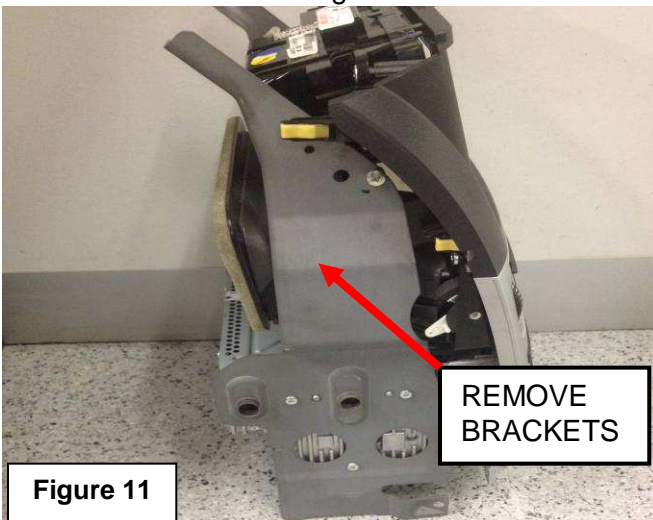

- Remove the 2 rubber bases from the bottom of the drink holders and remove the screws and pull out the drink holder. Refer figure 7. Remove the surround from around the gear shifter. Refer figure 8.

Figure 7

Figure 8

- Remove the centre storage compartment by grasping and pulling towards the rear of the vehicle. Refer figure 9.

Figure 9

Figure 10

8MM  
BOLT

ANTENNA  
PLUG.

- Remove 4 x 8mm bolts and Antenna plug. Refer figure 10.
- Grasp ICC and pull towards the rear of the vehicle and remove from vehicle.
- Remove both brackets from either side of the stereo. Refer figure 11.
- Remove 4 screws holding the TFT screen to the facia.

Figure 11

REMOVE  
BRACKETS

Figure 12

4 x SCREWS

11. To remove the connector from the rear of the TFT the cable tie can be opened with a set of tweezers or can be cut