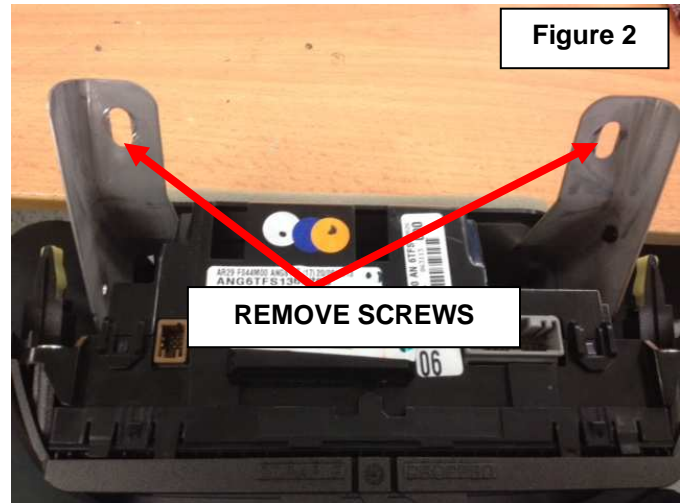

# FG MKII ICC REMOVAL

1. Remove top cover from above TFT screen. This can normally be achieved from pushing the front of the top cover up. Refer figure 1. Remove 2 screws holding ICC bracket to dash and remove the 2 plugs from the top of the screen. Refer figure 2.

2. Remove tissue box holder from under stereo by grasping and pulling towards rear of vehicle and remove 4 x 8mm bolts and Antenna plug. Refer figure 3 & 4.

3. Grasp ICC and pull towards the rear of the vehicle and remove from vehicle.

# TERRITORY SZ ICC REMOVAL

4. Remove top cover from above TFT screen. This can normally be achieved by grasping the vents at the rear of the cover and pulling up. Refer figure 5. Remove 2 screws holding ICC bracket to dash and remove the 2 plugs from the top of the screen. Refer figure 6

Figure 8

- Remove the centre storage compartment by grasping and pulling towards the rear of the vehicle. Refer figure 9.

Figure 9

Figure 10

8MM  
BOLT

ANTENNA  
PLUG.

- Remove 4 x 8mm bolts and Antenna plug. Refer figure 10.
- Grasp ICC and pull towards the rear of the vehicle and remove from vehicle.
- Remove both brackets from either side of the stereo. Refer figure 11.
- Remove 4 screws holding the TFT screen to the facia.