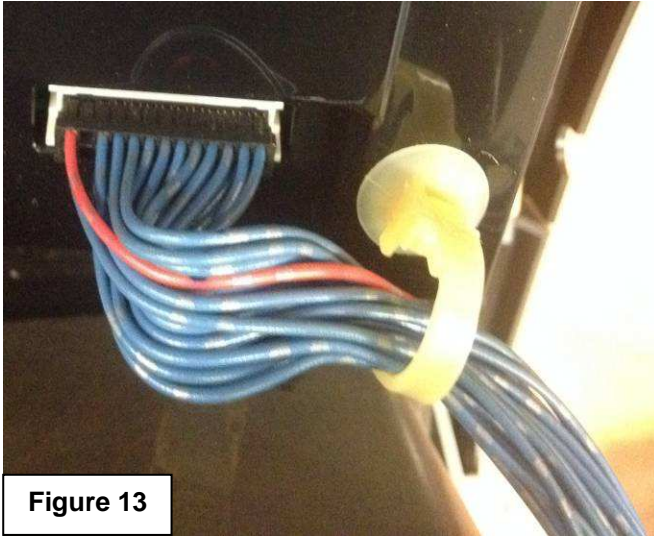

Figure 8

- Remove the centre storage compartment by grasping and pulling towards the rear of the vehicle. Refer figure 9.

Figure 9

Figure 10

8MM  
BOLT

ANTENNA  
PLUG.

- Remove 4 x 8mm bolts and Antenna plug. Refer figure 10.
- Grasp ICC and pull towards the rear of the vehicle and remove from vehicle.
- Remove both brackets from either side of the stereo. Refer figure 11.
- Remove 4 screws holding the TFT screen to the facia.

Figure 11

REMOVE  
BRACKETS

Figure 12

4 x SCREWS

11. To remove the connector from the rear of the TFT the cable tie can be opened with a set of tweezers or can be cut