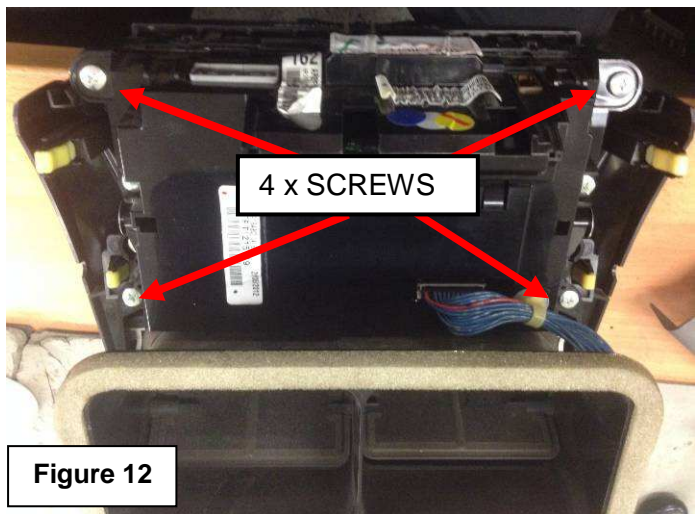

Figure 8

- Remove the centre storage compartment by grasping and pulling towards the rear of the vehicle. Refer figure 9.

Figure 9

Figure 10

8MM  
BOLT

ANTENNA  
PLUG.

- Remove 4 x 8mm bolts and Antenna plug. Refer figure 10.
- Grasp ICC and pull towards the rear of the vehicle and remove from vehicle.
- Remove both brackets from either side of the stereo. Refer figure 11.
- Remove 4 screws holding the TFT screen to the facia.

Figure 11

REMOVE  
BRACKETS

Figure 12

4 x SCREWS

11. To remove the connector from the rear of the TFT the cable tie can be opened with a set of tweezers or can be cut