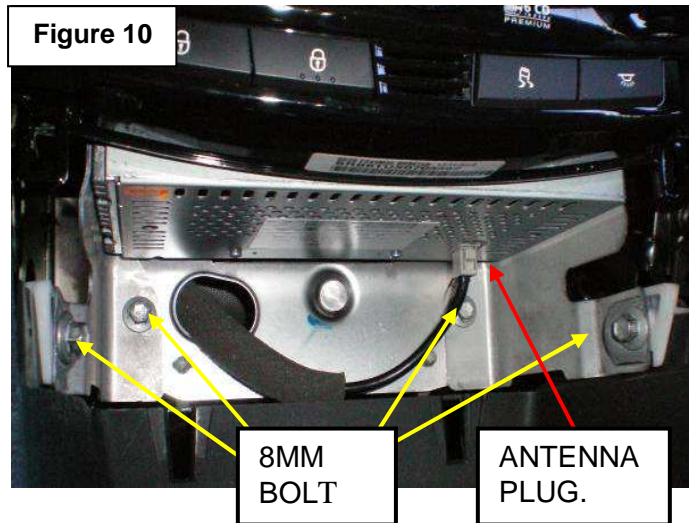

- Remove the 2 rubber bases from the bottom of the drink holders and remove the screws and pull out the drink holder. Refer figure 7. Remove the surround from around the gear shifter. Refer figure 8.

Figure 7

Figure 8

- Remove the centre storage compartment by grasping and pulling towards the rear of the vehicle. Refer figure 9.

Figure 9

Figure 10

8MM  
BOLT

ANTENNA  
PLUG.

- Remove 4 x 8mm bolts and Antenna plug. Refer figure 10.
- Grasp ICC and pull towards the rear of the vehicle and remove from vehicle.
- Remove both brackets from either side of the stereo. Refer figure 11.
- Remove 4 screws holding the TFT screen to the facia.