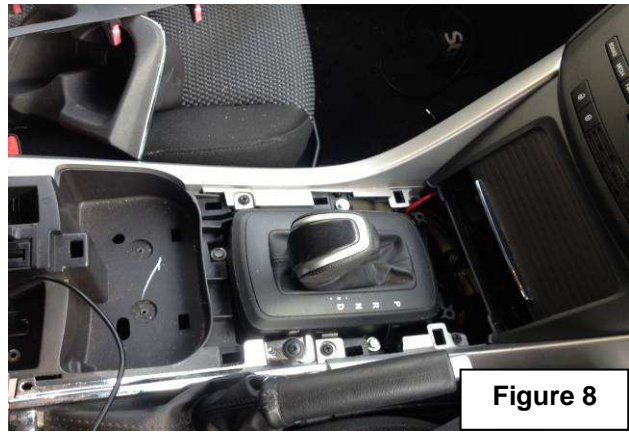

- Remove the 2 rubber bases from the bottom of the drink holders and remove the screws and pull out the drink holder. Refer figure 7. Remove the surround from around the gear shifter. Refer figure 8.

Figure 7

Figure 8

- Remove the centre storage compartment by grasping and pulling towards the rear of the vehicle. Refer figure 9.

Figure 9

Figure 10

8MM  
BOLT

ANTENNA  
PLUG.

- Remove 4 x 8mm bolts and Antenna plug. Refer figure 10.
- Grasp ICC and pull towards the rear of the vehicle and remove from vehicle.
- Remove both brackets from either side of the stereo. Refer figure 11.
- Remove 4 screws holding the TFT screen to the facia.